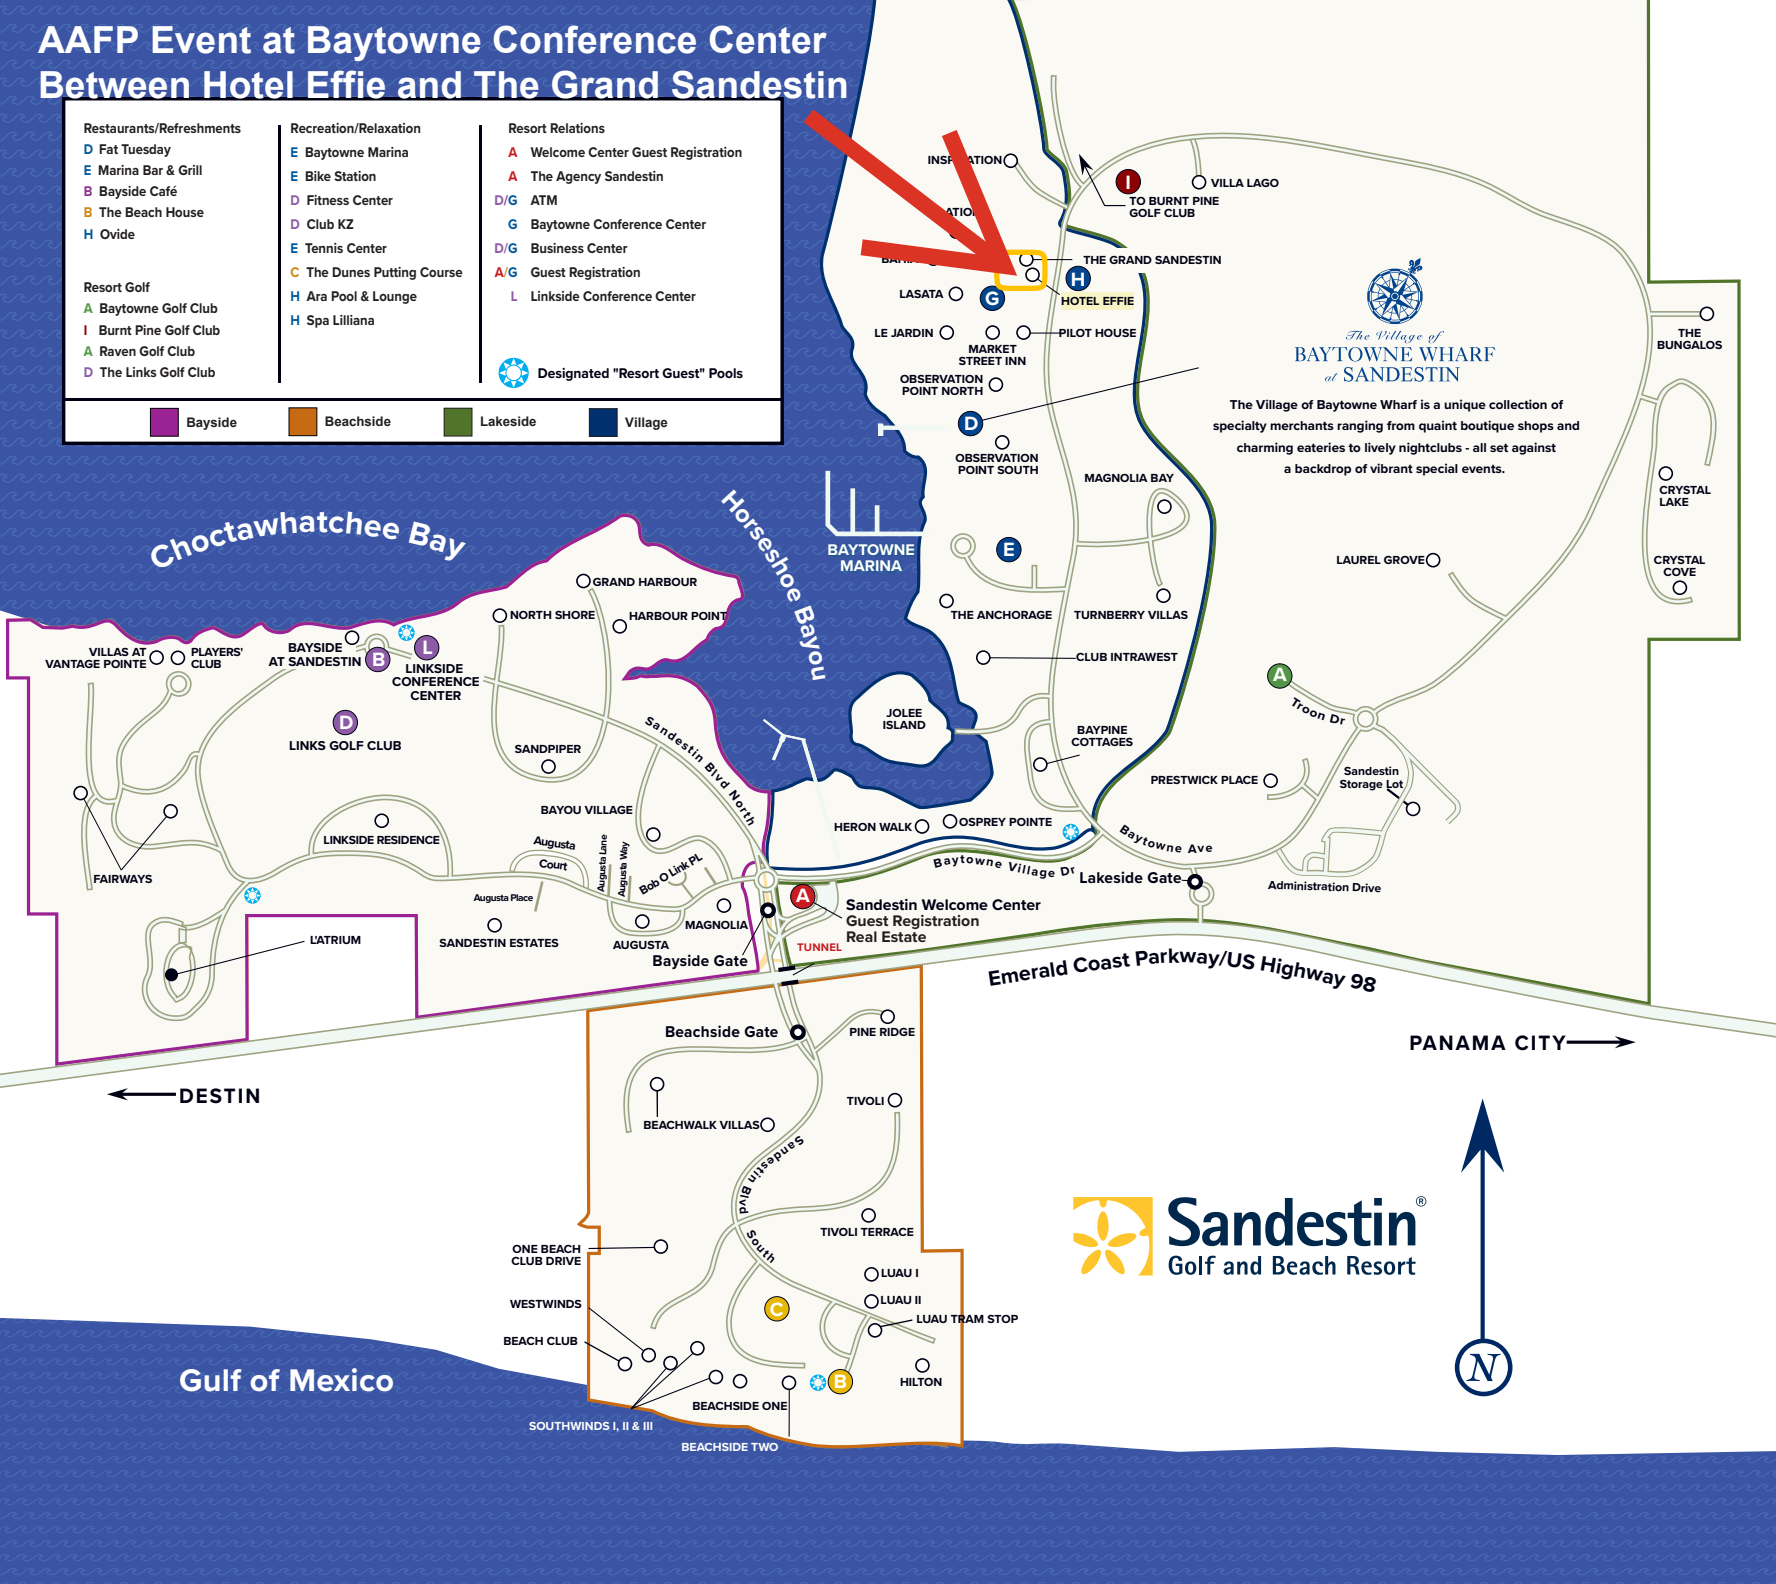

AAFP Event at Baytowne Conference Center Between Hotel Effie and The Grand Sandestin

Restaurants/Refreshments	Recreation/Relaxation	Resort Relations
D Fat Tuesday	E Baytowne Marina	A Welcome Center Guest Registration
E Marina Bar & Grill	E Bike Station	A The Agency Sandestin
B Bayside Café	D Fitness Center	D/G ATM
B The Beach House	D Club KZ	G Baytowne Conference Center
H Ovide	E Tennis Center	D/G Business Center
	C The Dunes Putting Course	A/G Guest Registration
	H Ara Pool & Lounge	L Linkside Conference Center
	H Spa Lilliana	
		Designated "Resort Guest" Pools

Bayside	Beachside	Lakeside	Village

The Village of
BAYTOWNE WHARF
at SANDESTIN

The Village of Baytowne Wharf is a unique collection of specialty merchants ranging from quaint boutique shops and charming eateries to lively nightclubs - all set against a backdrop of vibrant special events.

← DESTIN

→ PANAMA CITY

Gulf of Mexico